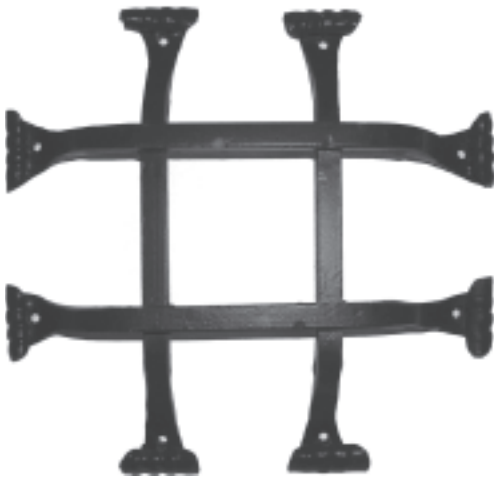

# Speakeasy Grilles

**Item # GR015 - Round Bar Fancy Grille**

Diameter	Height	Width	Depth
N/A	14	12	1-3/4

**Item # GR011 - Square Bar Fish Tail Grille**

Diameter	Height	Width	Depth
N/A	10	10	2

**Item # GR017 - Grapevine Cluster Grille**